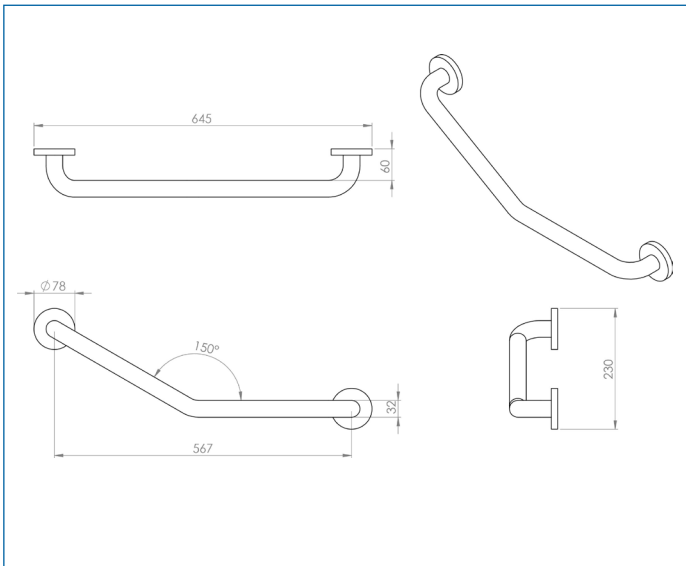

AP501322

STAINLESS STEEL ANGLED GRAB BAR (WHITE)

ILLUSTRATED

AP501322 Stainless Grab Bar (White)

CONFIGURATIONS

MATERIAL

Stainless Steel

COLOURS

FEATURES

32mm diameter bar for easier gripping.
Suitable for users up to 100kg/220lbs/15st
10lbs when fitted to a solid wall.

Corrosion-resistant, suitable for use in 'wet'
showering areas.

Concealed fixings.